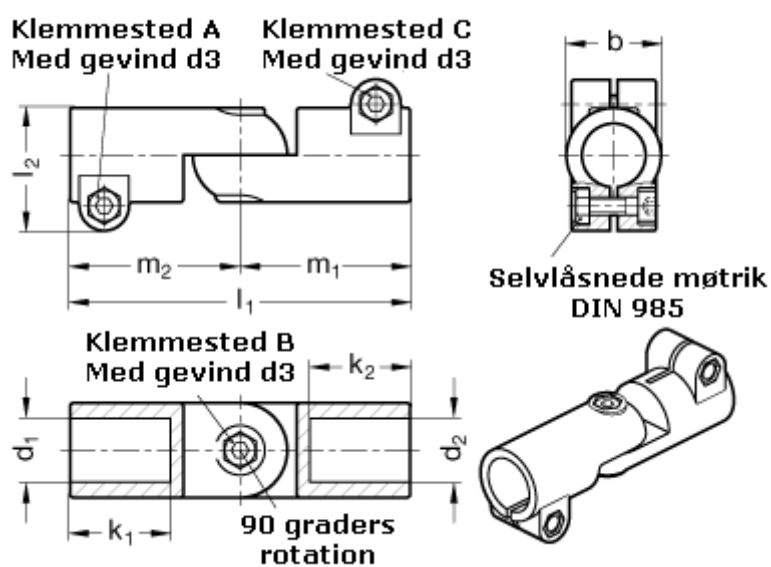

Article number: 20286B40B42S2BL

Description: E+G Swivel clamp connector joint
GN286-B40-B42-S-2-BL

Measures

$b = 65$	$m_1 = 115$
$d_1 = B40$	$m_2 = 115$
$d_2 = B42$	
$d_3 = M10$	
$k_1 = 74.0$	
$k_2 = 74.0$	
$l_1 = 230$	
$l_2 = 77.5$	